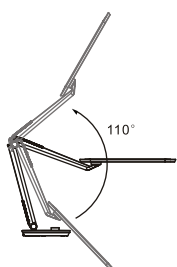

LED DESK LAMP

Model No :	LD H712-BK	LD H712-SI
Voltage :	DC 24V	DC 24V
Watts :	12W	12W