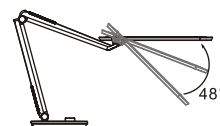

LED DESK LAMP

Model No :	LD H712-BK	LD H712-SI
Voltage :	DC 24V	DC 24V
Watts :	12W	12W