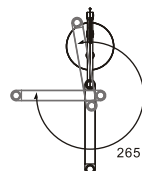

LED DESK LAMP

Model No :	LD H712-BK	LD H712-SI
Voltage :	DC 24V	DC 24V
Watts :	12W	12W