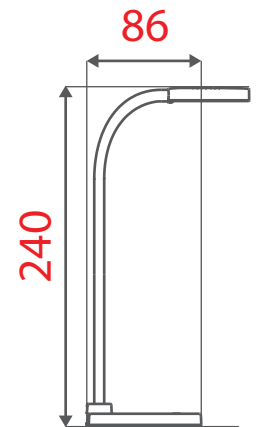

TRONIC

LED DESK LAMP

Dimension(mm)

Touch
Switch

Dimmable

LED DESK LAMP

Model No :	LD D918-WH
Voltage :	DC 24V
Watts :	5W
Brightness :	Adjustable

LED DESK LAMP

Model No :	LD H712-BK	LD H712-SI
Voltage :	DC 24V	DC 24V
Watts :	12W	12W

Dimension(mm)

LED DESK LAMP

Model No :	LD M328-BK	LD M328-WH
Voltage :	DC 24V	DC 24V
Watts :	7W	7W
CCT :	Adjustable	Adjustable

Dimension(mm)

Touch Switch

Dimmable

LED DESK LAMP

Model No :	LD Q208-BK	LD Q208-WH
Voltage :	DC 5V	DC 5V
Watts :	5W	5W

Dimension(mm)

RGB
Night Light

Adjust
Color
Temperature

Touch
Switch