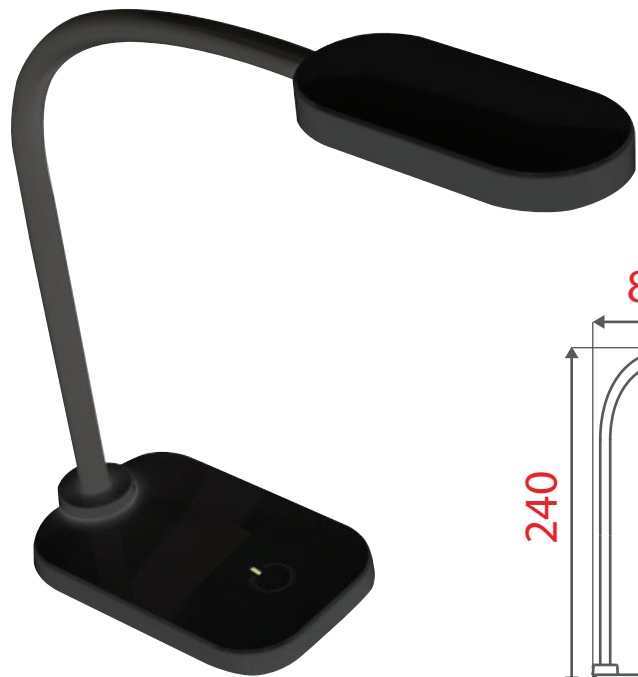

TRONIC

LED DESK LAMP

Dimension(mm)

Touch
Switch

Dimmable

LED DESK LAMP

Model No :	LD D918-WH
Voltage :	DC 24V
Watts :	5W
Brightness :	Adjustable

LED DESK LAMP

Model No :	LD H712-BK	LD H712-SI
Voltage :	DC 24V	DC 24V
Watts :	12W	12W

Dimension(mm)

LED DESK LAMP

Model No :	LD M328-BK	LD M328-WH
Voltage :	DC 24V	DC 24V
Watts :	7W	7W
CCT :	Adjustable	Adjustable

Dimension(mm)

Touch Switch

Dimmable

LED DESK LAMP

Model No :	LD Q208-BK	LD Q208-WH
Voltage :	DC 5V	DC 5V
Watts :	5W	5W

Dimension(mm)

RGB
Night Light

Adjust
Color
Temperature

Touch
Switch

Dimmable
20% to 30%

LED DESK LAMP

Model No : LD R908-WH

Voltage : DC 24V

Watts : 8W

CCT : Adjustable

Dimension(mm)

LED DESK LAMP