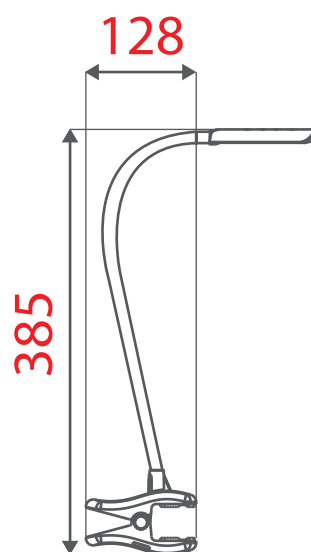

Dimmable
20% to 30%

LED DESK LAMP

Model No : LD R908-WH

Voltage : DC 24V

Watts : 8W

CCT : Adjustable

Dimension(mm)

LED DESK LAMP

Model No :	LD V605-BK	LD V605-WH
Voltage :	DC 24V	DC 24V
Watts :	6W	6W
CCT :	Adjustable	Adjustable

Dimension(mm)

LED DESK LAMP

Model No : LD D238-BK

Voltage : DC 5V

Watts : 5W

TRONIC

A.J TRONICS FZCO
P.O BOX 61473, JAFZA SOUTH PLOT NO. S30218
JEBEL ALI, DUBAI, U.A.E
info@tronic.ae