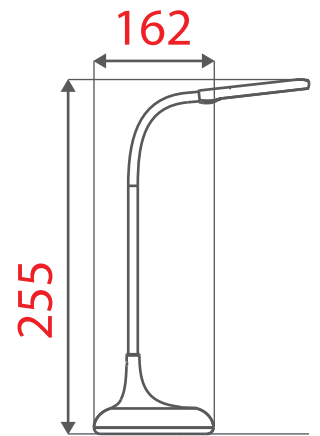

TRONIC

LED DESK LAMP

Dimension(mm)

Touch
Switch

Dimmable

LED DESK LAMP

Model No :	LD D918-WH
Voltage :	DC 24V
Watts :	5W
Brightness :	Adjustable

LED DESK LAMP

Model No :	LD H712-BK	LD H712-SI
Voltage :	DC 24V	DC 24V
Watts :	12W	12W

Dimension(mm)

LED DESK LAMP

Model No :	LD M328-BK	LD M328-WH
Voltage :	DC 24V	DC 24V
Watts :	7W	7W
CCT :	Adjustable	Adjustable

Dimension(mm)

Touch Switch

Dimmable

LED DESK LAMP

Model No :	LD Q208-BK	LD Q208-WH
Voltage :	DC 5V	DC 5V
Watts :	5W	5W

Dimension(mm)

RGB
Night Light

Adjust
Color
Temperature

Touch
Switch

Dimmable
20% to 30%

LED DESK LAMP

Model No : LD R908-WH

Voltage : DC 24V

Watts : 8W

CCT : Adjustable

Dimension(mm)

LED DESK LAMP