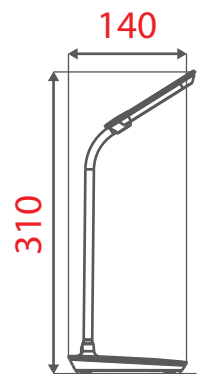

TRONIC

LED DESK LAMP

Dimension(mm)

Touch
Switch

Dimmable

LED DESK LAMP

Model No :	LD D918-WH
Voltage :	DC 24V
Watts :	5W
Brightness :	Adjustable

LED DESK LAMP

Model No :	LD H712-BK	LD H712-SI
Voltage :	DC 24V	DC 24V
Watts :	12W	12W

Dimension(mm)

LED DESK LAMP

Model No :	LD M328-BK	LD M328-WH
Voltage :	DC 24V	DC 24V
Watts :	7W	7W
CCT :	Adjustable	Adjustable

Dimension(mm)