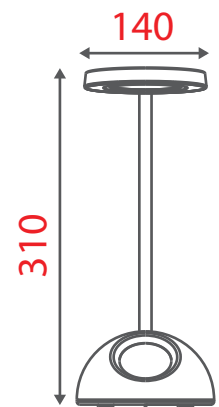

TRONIC

LED DESK LAMP

Dimension(mm)

Touch
Switch

Dimmable

LED DESK LAMP

Model No :	LD D918-WH
Voltage :	DC 24V
Watts :	5W
Brightness :	Adjustable

LED DESK LAMP

Model No :	LD H712-BK	LD H712-SI
Voltage :	DC 24V	DC 24V
Watts :	12W	12W

Dimension(mm)

LED DESK LAMP

Model No :	LD M328-BK	LD M328-WH
Voltage :	DC 24V	DC 24V
Watts :	7W	7W
CCT :	Adjustable	Adjustable

Dimension(mm)

Touch Switch

Dimmable

LED DESK LAMP

Model No :	LD Q208-BK	LD Q208-WH
Voltage :	DC 5V	DC 5V
Watts :	5W	5W

Dimension(mm)

RGB
Night Light

Adjust
Color
Temperature

Touch
Switch

Dimmable
20% to 30%

LED DESK LAMP

Model No : LD R908-WH

Voltage : DC 24V

Watts : 8W

CCT : Adjustable

Dimension(mm)

LED DESK LAMP