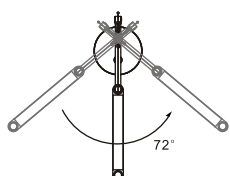

LED DESK LAMP

Model No :	LD H712-BK	LD H712-SI
Voltage :	DC 24V	DC 24V
Watts :	12W	12W